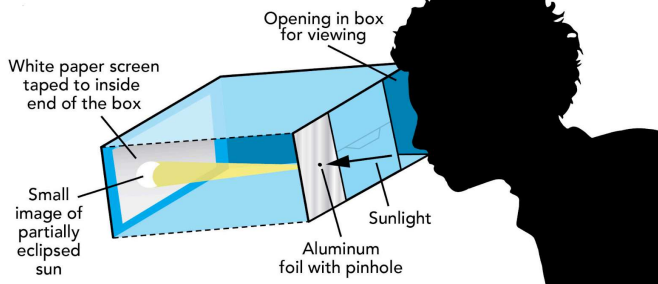

MAKE YOUR OWN ECLIPSE PROJECTOR

You can make this simple eclipse projector with almost any cardboard box, paper, tape and foil.

The longer the distance from the pinhole to screen, the larger the image of the sun will be.

NEVER look directly at the sun.

Useful Links:

April 8 total eclipse information: <https://www.greatamericaneclipse.com>

NASA Live Broadcast: <https://www.youtube.com/watch?v=2MJY_ptQW1o>

Future eclipses visible in Minocqua area: <https://www.timeanddate.com/eclipse/in/usa/minocqua>

Citizen Science: <https://eclipsesoundscapes.org/> and <https://science.nasa.gov/citizen-science/>
And <https://education.nationalgeographic.org/resource/citizen-science-projects/>

Jet Propulsion Labs – unmanned spacecraft designers STEAM projects:
<https://www.jpl.nasa.gov/edu/learn/toolkit/>

NASA Careers and Projects <https://www.nasa.gov/learning-resources/for-students-grades-9-12/>

NASA Intern Program: <https://www.nasa.gov/learning-resources/internship-programs/>

Introductory Space Science - any age: <https://spaceplace.nasa.gov/>

What's up in the sky tonight and in the news:
<https://www.thenorthwoodsexplorers.org/the-sky-tonight>

James Webb Space Telescope Media: <https://webb.nasa.gov/content/multimedia/index.html>