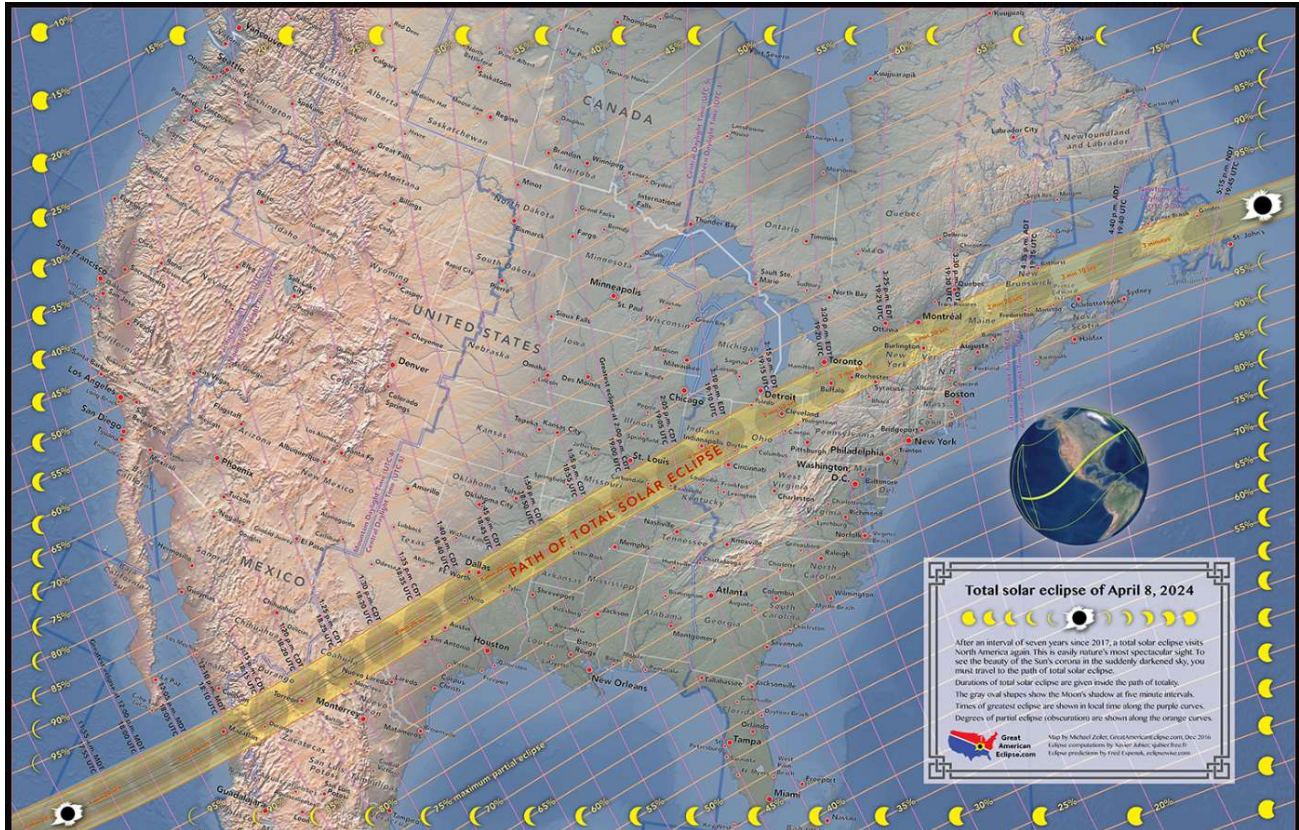

Total Solar Eclipse April 8 2024

Courtesy of: <https://www.greatamericaneclipse.com>

Northern Wisconsin
Partial solar eclipse
(77.32%)

Obscuration 77.32%
Magnitude 0.8113
Duration 2h, 24m, 36s

Partial begins Apr 8 at 12:54:57 pm
Maximum Apr 8 at 2:07:58 pm
Partial ends Apr 8 at 3:19:33 pm
Times shown in local time (CDT)

Never look directly at the sun unless using safe solar glasses that are labeled: ISO 12312-2

<https://www.timeanddate.com/eclipse/map/2024-april-8>

NASA Live Broadcast: https://www.youtube.com/watch?v=2MJY_ptQW1o

Phone APP: TOTALITY BigKidScience.com/eclipse

MAKE YOUR OWN ECLIPSE PROJECTOR

You can make this simple eclipse projector with almost any cardboard box, paper, tape and foil.

The longer the distance from the pinhole to screen, the larger the image of the sun will be.

NEVER look directly at the sun.

Useful Links:

April 8 total eclipse information: <https://www.greatamericaneclipse.com>

NASA Live Broadcast: https://www.youtube.com/watch?v=2MJY_ptQW1o

Future eclipses visible in Minocqua area: <https://www.timeanddate.com/eclipse/in/usa/minocqua>